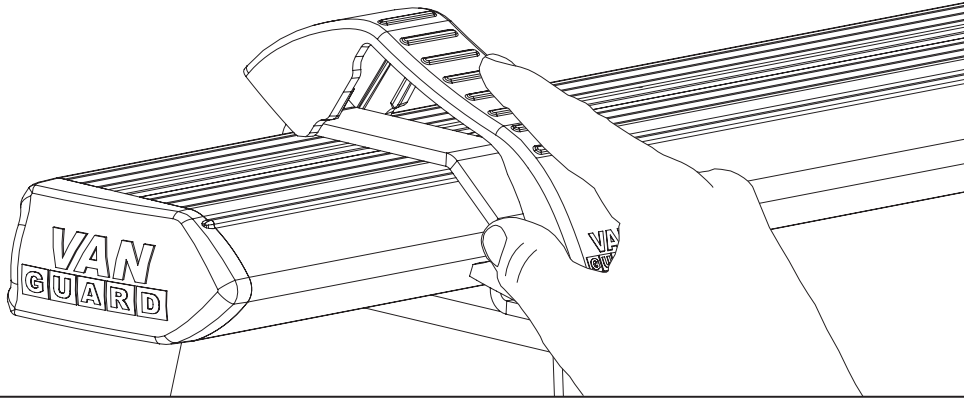

1.

2.

3.

EN - SAFETY AND PRODUCT INFORMATION
DE - SICHERHEITS- UND PRODUKTINFORMATIONEN
FR - INFORMATIONS DE SÉCURITÉ ET DU PRODUIT
NL - VEILIGHEIDS- EN PRODUCTINFORMATIE
ES - INFORMACIÓN DE SEGURIDAD Y DEL PRODUCTO
IT - INFORMAZIONI SULLA SICUREZZA E SUL PRODOTTO

SV - SÄKERHETS- OCH PRODUKTINFORMATION
DA - SIKKERHEDS- OG PRODUKTINFORMATION
NO - SIKKERHETS- OG PRODUKTINFORMASJON
PL - INFORMACJE O BEZPIECZENSTWIE I PRODUKCJE
CS - INFORMACE O BEZPEČNOSTI A PRODUKTU