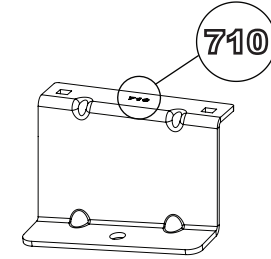

ULTI Bar+
(Aluminium)

294-3

Vehicle:
 Volkswagen Caddy: 2010 - 2020
Wheel Base: SWB (L1)
Roof Height: Standard (H1)
Rear Doors: Twin / Tailgate

1

ME0709

ME0710

ME0711

ME0712