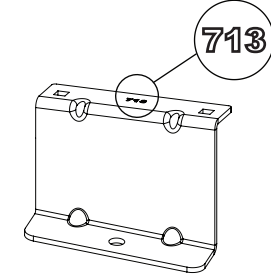

1

ME0709

ME0710

ME0711

ME0712

ME0713

2

3

5MM HEX / ALLEN