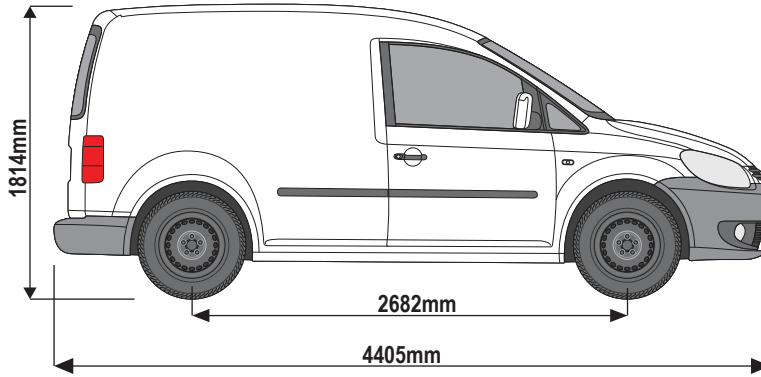

ULTI Bar+
(Aluminium)

294-3

Vehicle:
 Volkswagen Caddy: 2010 - 2020
Wheel Base: SWB (L1)
Roof Height: Standard (H1)
Rear Doors: Twin / Tailgate

1

ME0709

ME0710

ME0711

ME0712