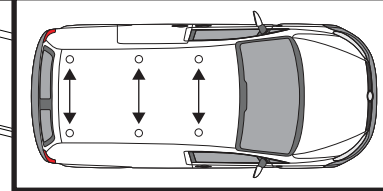

1

ME0709

ME0710

ME0711

ME0712

ME0713

2

3

5MM HEX / ALLEN