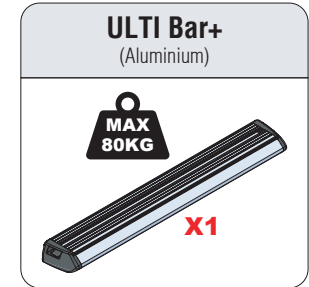

EN - SAFETY AND PRODUCT INFORMATION
DE - SICHERHEITS- UND PRODUKTINFORMATIONEN
FR - INFORMATIONS DE SÉCURITÉ ET DU PRODUIT
NL - VEILIGHEIDS- EN PRODUCTINFORMATIE
ES - INFORMACIÓN DE SEGURIDAD Y DEL PRODUCTO
IT - INFORMAZIONI SULLA SICUREZZA E SUL PRODOTTO

SV - SÄKERHETS- OCH PRODUKTINFORMATION
DA - SIKKERHEDS- OG PRODUKTINFORMATION
NO - SIKKERHETS- OG PRODUKTINFORMASJON
PL - INFORMACJE O BEZPIECZENSTWIE I PRODUKCJE
CS - INFORMACE O BEZPEČNOSTI A PRODUKTU