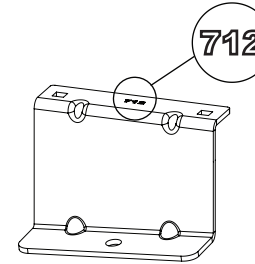

ULTI Bar+
(Aluminium)

294-3

Vehicle:
 Volkswagen Caddy: 2010 - 2020
Wheel Base: SWB (L1)
Roof Height: Standard (H1)
Rear Doors: Twin / Tailgate

1

ME0709

ME0710

ME0711

ME0712