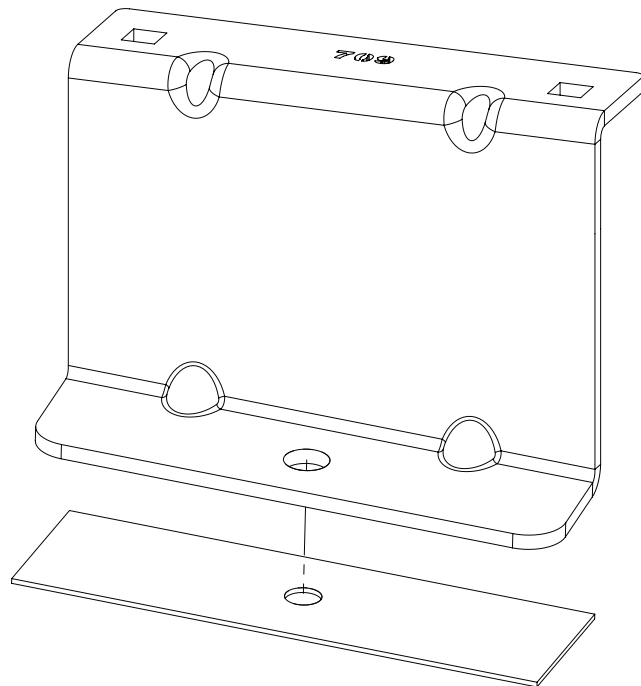

1

ME0709

ME0710

ME0711

ME0712

ME0713

2

3

5MM HEX / ALLEN