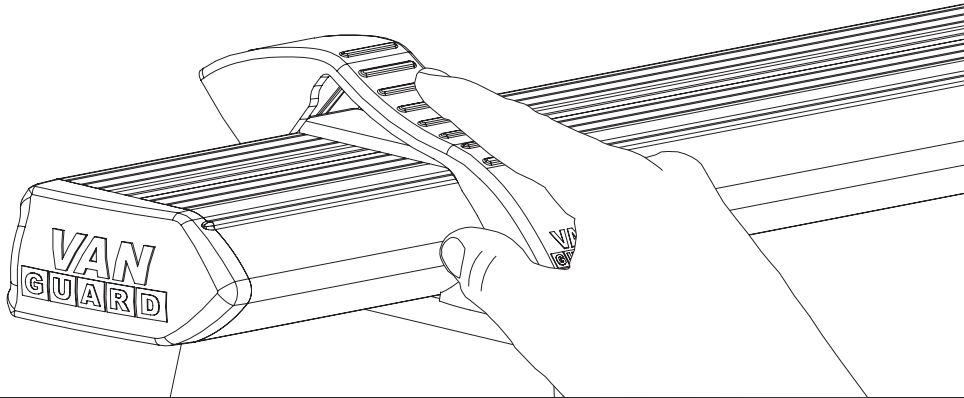

1.

2.

3.

EN - SAFETY AND PRODUCT INFORMATION
DE - SICHERHEITS- UND PRODUKTINFORMATIONEN
FR - INFORMATIONS DE SÉCURITÉ ET DU PRODUIT
NL - VEILIGHEIDS- EN PRODUCTINFORMATIE
ES - INFORMACIÓN DE SEGURIDAD Y DEL PRODUCTO
IT - INFORMAZIONI SULLA SICUREZZA E SUL PRODOTTO

SV - SÄKERHETS- OCH PRODUKTINFORMATION
DA - SIKKERHEDS- OG PRODUKTINFORMATION
NO - SIKKERHETS- OG PRODUKTINFORMASJON
PL - INFORMACJE O BEZPIECZENSTWIE I PRODUKCJE
CS - INFORMACE O BEZPEČNOSTI A PRODUKTU