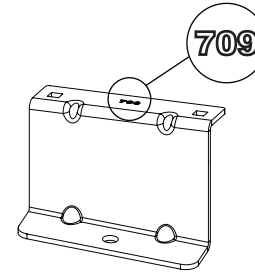

ULTI Bar+
(Aluminium)

294-3

Vehicle:
 Volkswagen Caddy: 2010 - 2020
Wheel Base: SWB (L1)
Roof Height: Standard (H1)
Rear Doors: Twin / Tailgate

1

ME0709

ME0710

ME0711

ME0712