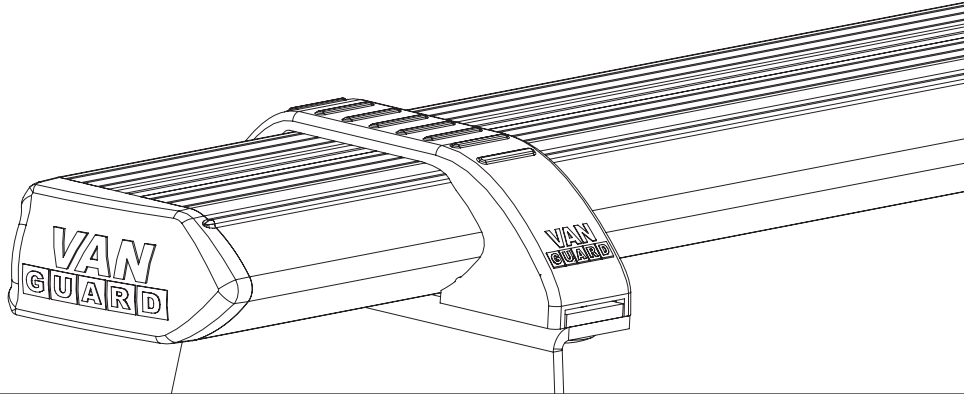

EN - SAFETY AND PRODUCT INFORMATION
DE - SICHERHEITS- UND PRODUKTINFORMATIONEN
FR - INFORMATIONS DE SÉCURITÉ ET DU PRODUIT
NL - VEILIGHEIDS- EN PRODUCTINFORMATIE
ES - INFORMACIÓN DE SEGURIDAD Y DEL PRODUCTO
IT - INFORMAZIONI SULLA SICUREZZA E SUL PRODOTTO

SV - SÄKERHETS- OCH PRODUKTINFORMATION
DA - SIKKERHEDS- OG PRODUKTINFORMATION
NO - SIKKERHETS- OG PRODUKTINFORMASJON
PL - INFORMACJE O BEZPIECZENSTWIE I PRODUKCJE
CS - INFORMACE O BEZPEČNOSTI A PRODUKTU