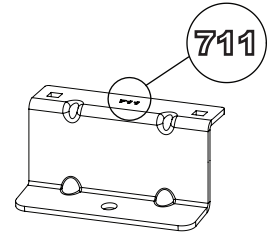

ULTI Bar+
(Aluminium)

294-3

Vehicle:
 Volkswagen Caddy: 2010 - 2020
Wheel Base: SWB (L1)
Roof Height: Standard (H1)
Rear Doors: Twin / Tailgate

1

ME0709

ME0710

ME0711

ME0712