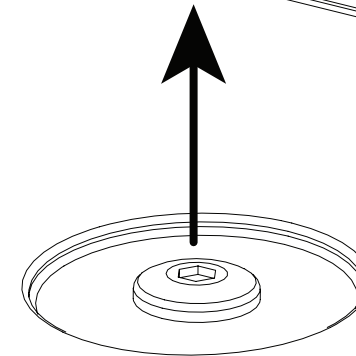

1

ME0709

ME0710

ME0711

ME0712

ME0713

2

3

5MM HEX / ALLEN