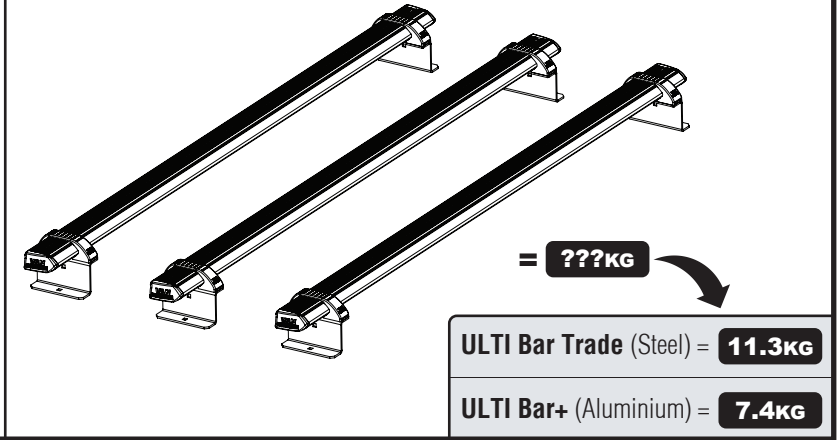

294-3

Vehicle:
Volkswagen Caddy: 2010 - 2020
Wheel Base: SWB (L1)
Roof Height: Standard (H1)
Rear Doors: Twin / Tailgate