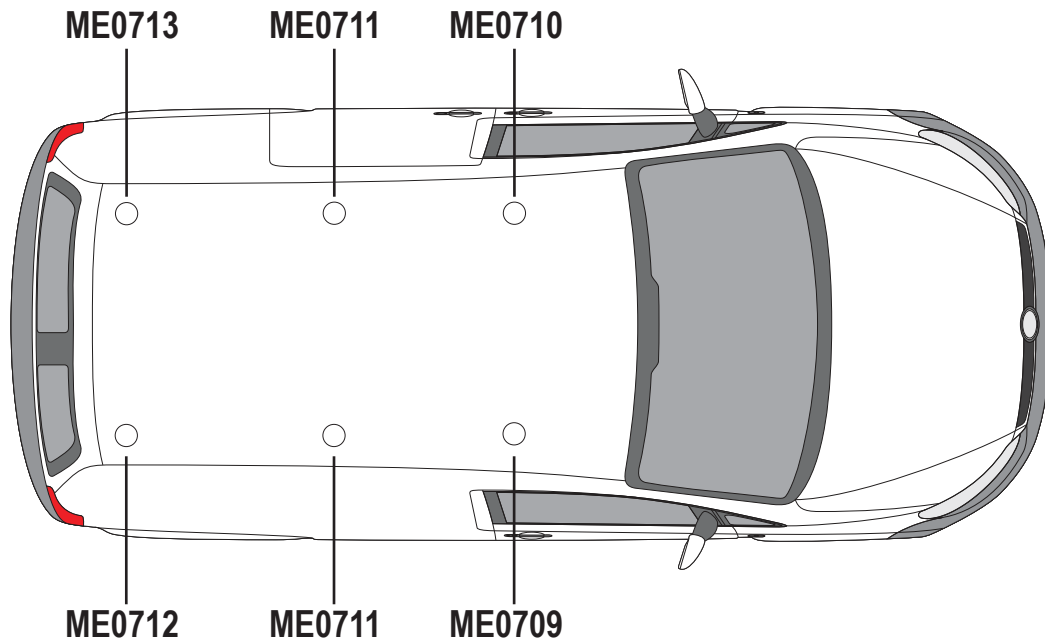

ULTI Bar+
(Aluminium)

294-3

Vehicle:
 Volkswagen Caddy: 2010 - 2020
Wheel Base: SWB (L1)
Roof Height: Standard (H1)
Rear Doors: Twin / Tailgate

1

ME0709

ME0710

ME0711

ME0712